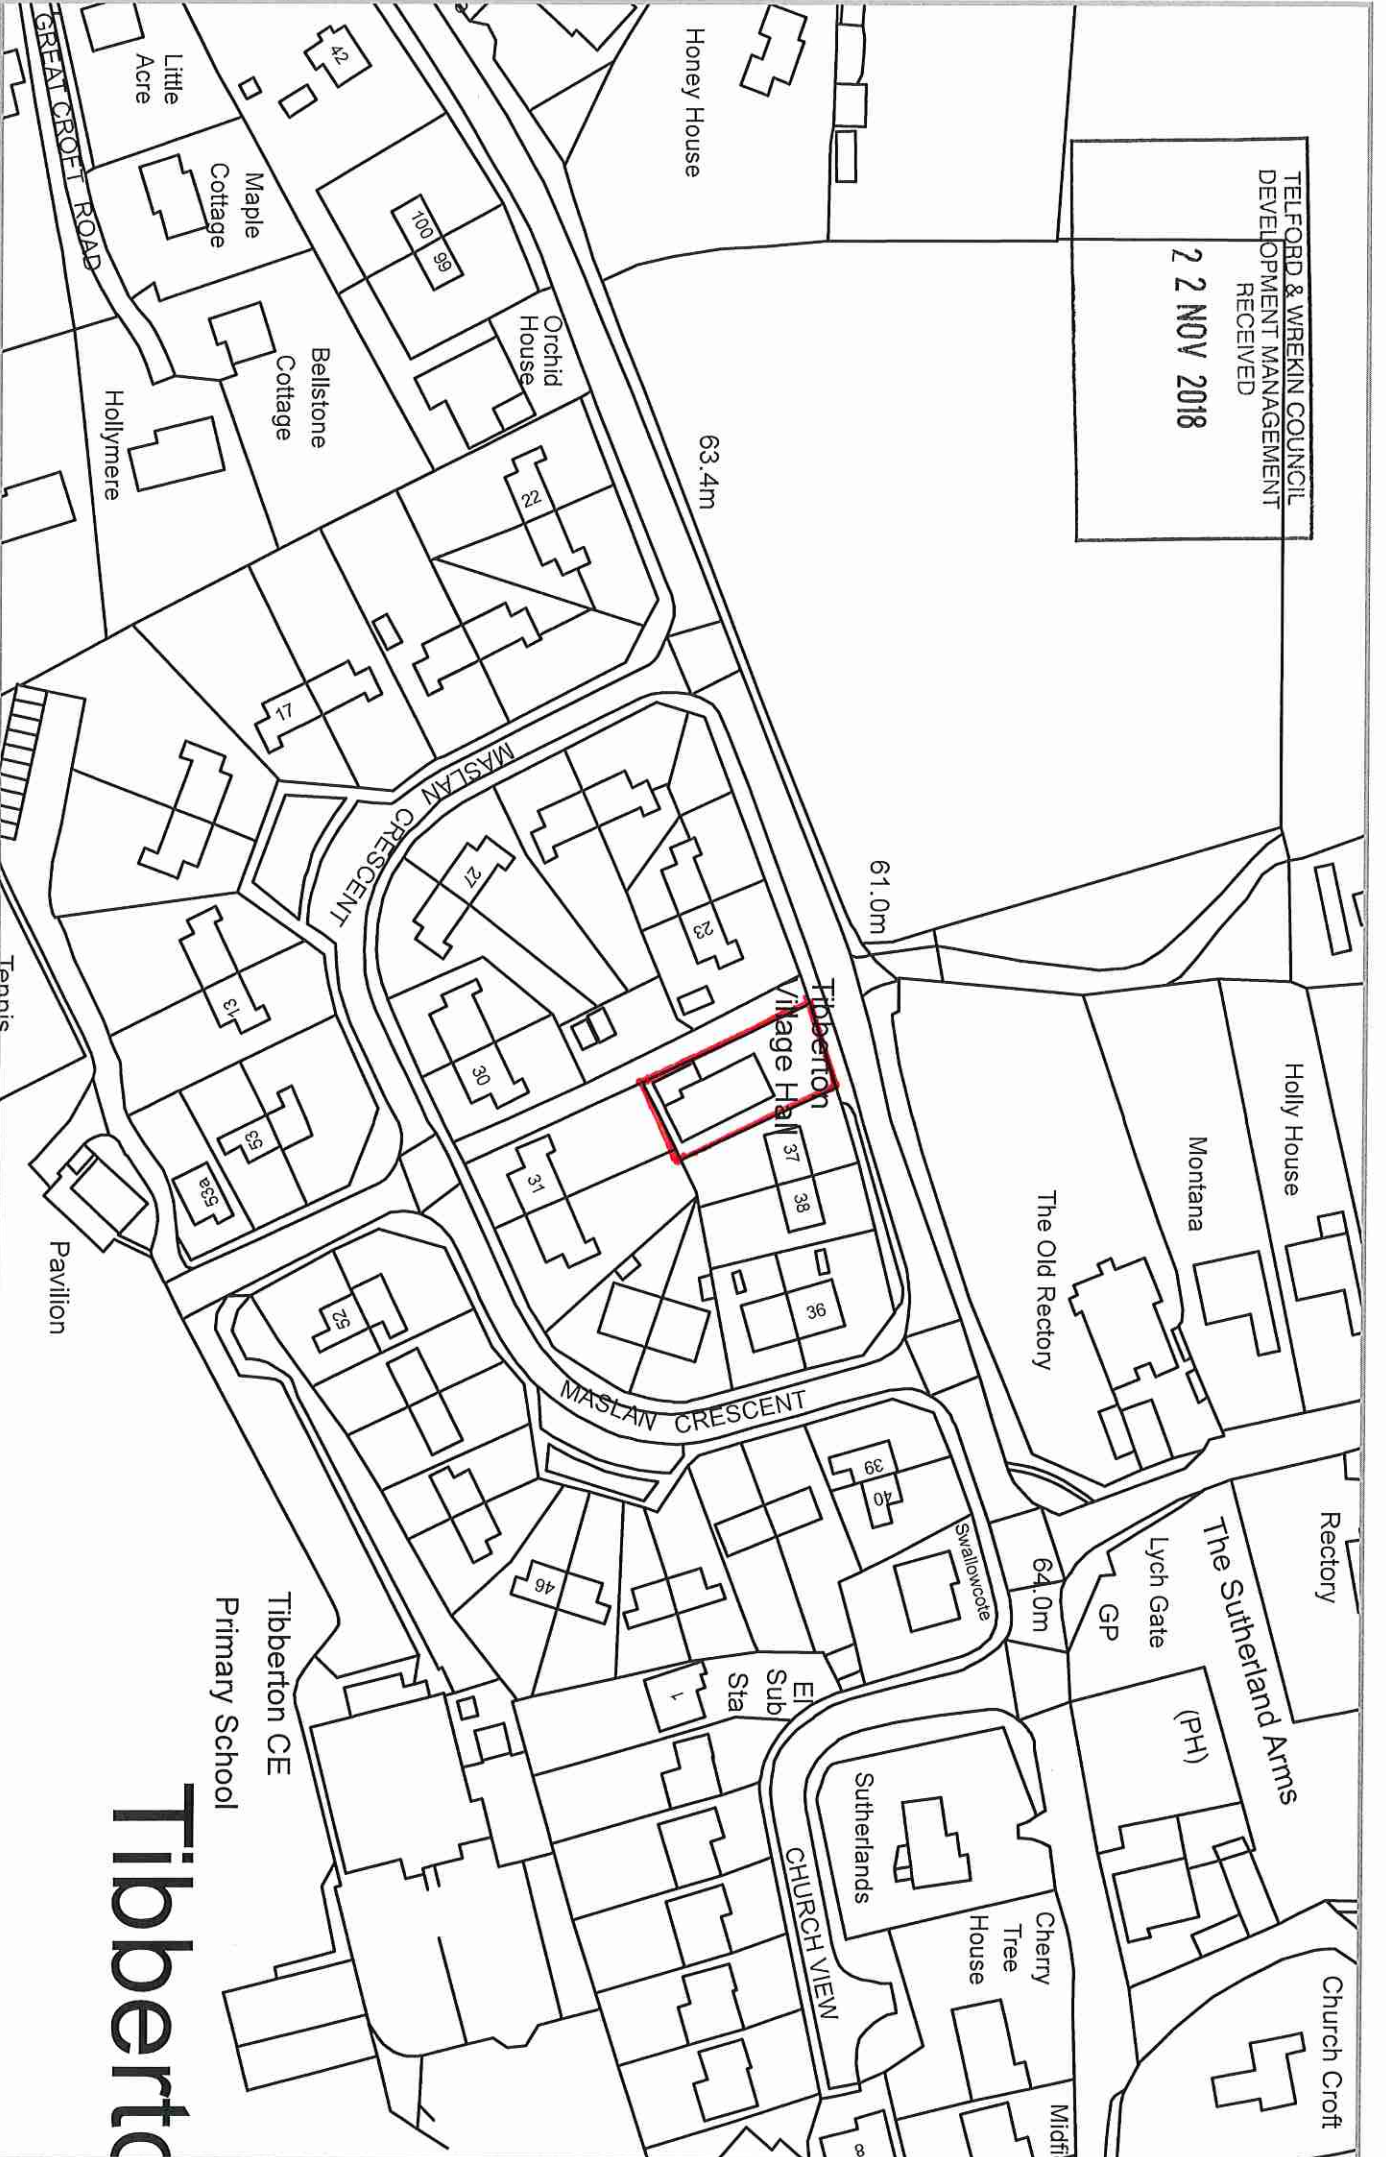

TELFORD & WREKIN COUNCIL
DEVELOPMENT MANAGEMENT
RECEIVED

22 NOV 2018

Telford & Wrekin
COUNCIL

© Crown copyright [and database rights] 2015 Ordnance Survey 100019694.
re-use or additional photo copies of this map are not permitted except where
the end user holds a relevant licence with Ordnance Survey.

Date: 06/11/2018

Scale: 1:1,250

Tibberton

Tibberton CE
Primary School

CHURCH VIEW